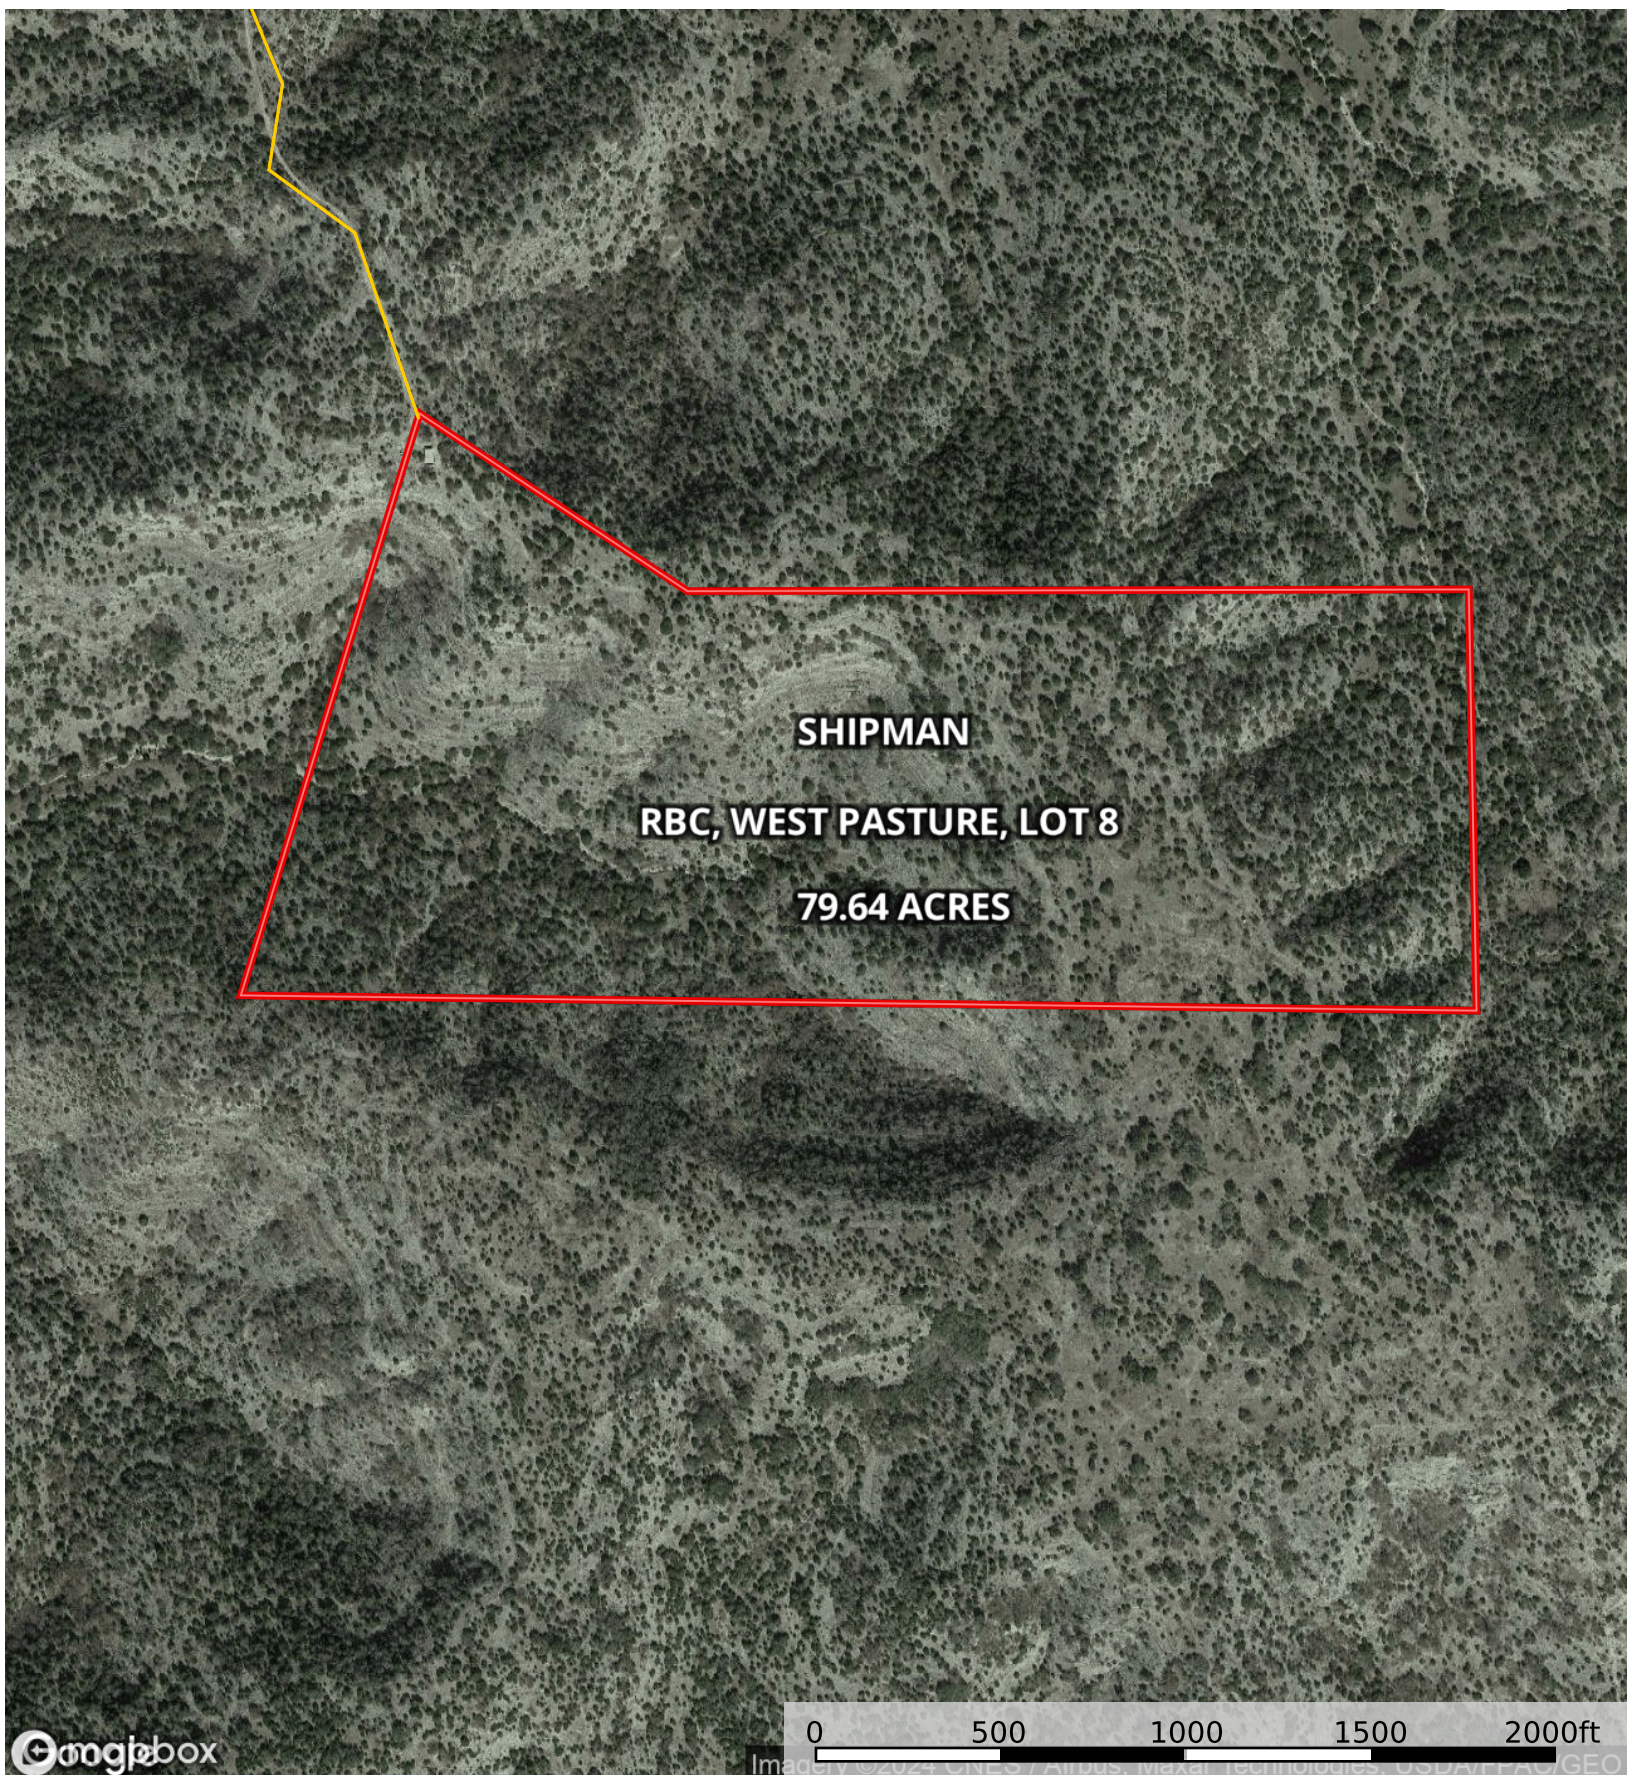

SHIPMAN RBC RANCH

Texas, AC +/-

SHIPMAN
RBC, WEST PASTURE, LOT 8
79.64 ACRES

— Primary Road  Boundary